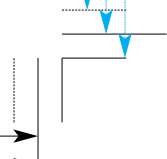

119.5MM
(4.71')

Front

121mm

SAFETY
TRIM
BLEED

CD Insert